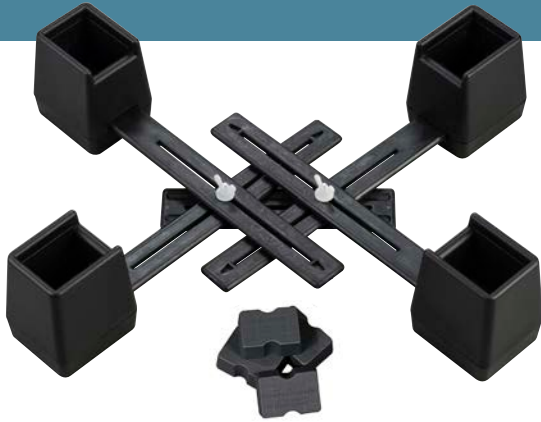

ADJUSTABLE CHAIR RAISER

THE ORIGINAL LANGHAM RAISER, FOR FIRESIDE CHAIRS.

KEY FEATURES

- Quick and easy to fit or remove
- Blocks included to adjust height
- Linked raise for best possible stability
- Recycles well. Long lasting

The original Langham Adjustable Chair Raiser has been tried, tested and trusted by Occupational Therapists for decades. The NEW black plastic replaces the MDF link arms and grey plastic, for a more attractive finish which blends into your household furniture.

The linked design gives the highest level of stability, supplied fully assembled in an easy to fit pack. The load-bearing point is at the bottom of the well, so they are ideal for thinner legs. It is not load bearing on the top.

The Langham Adjustable Linked Bed Raiser can be used to raise beds with legs up to 2 ½ x 3 inch in size (6.5 x 7.5cm). The NEW black plastic replaces the MDF link arms and grey plastic, for a more attractive finish which blends into your household furniture.