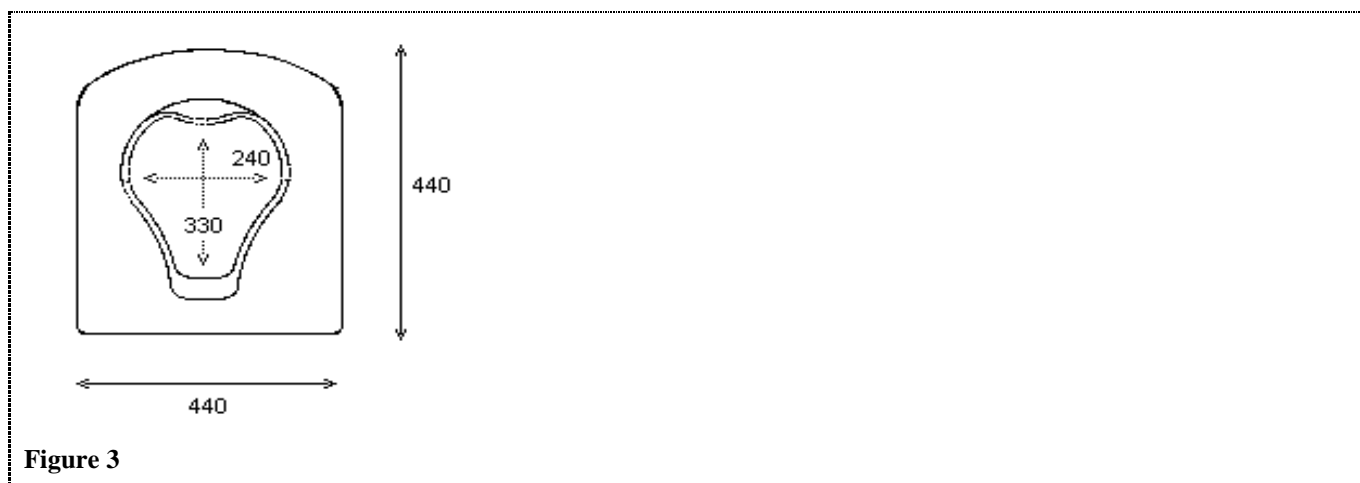

**PRODUCT DRAWING**Description: **Basketweave Commode Chair**Code: **5504****Figure 1****Figure 2****Figure 3**

Product weight 7.2 kg. (shipping weight: 9.56 kg.)  
Maximum user weight 160 kg.