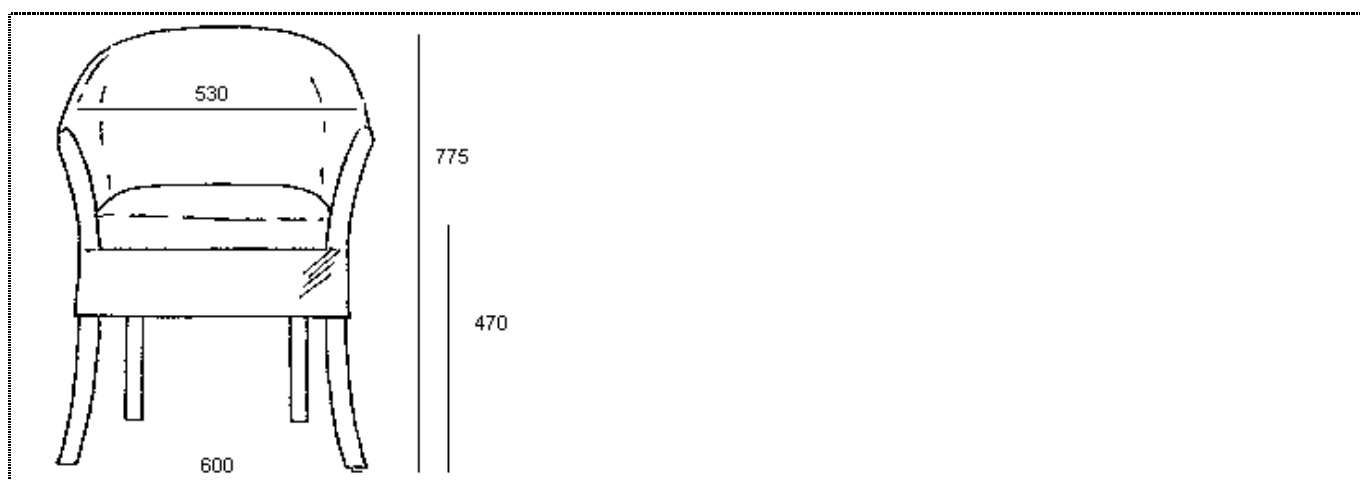

**PRODUCT DRAWING**Description: **Basketweave Commode Chair**Code: **5504****Figure 1****Figure 2****Figure 3**

Product weight 7.2 kg. (shipping weight: 9.56 kg.)  
Maximum user weight 160 kg.