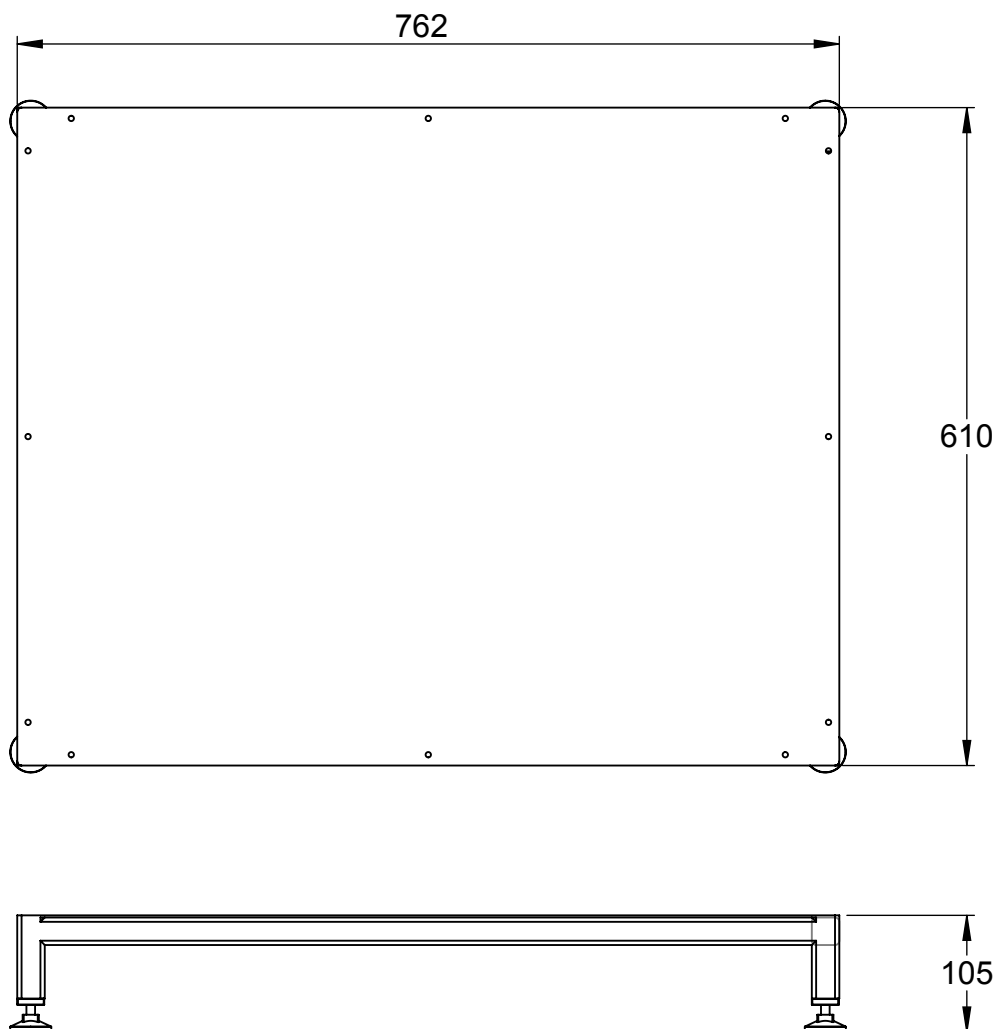

LANGHAM K30L

LARGE METAL HALF STEP

Part No: LP/K30L

GORDON
ELLIS
& CO

PRODUCT DRAWING

TECHNICAL SPECIFICATIONS

MATERIAL(S): STEEL FRAME / ALUMINIUM TOP PLATE

CONSULT INSTRUCTIONS FOR USE