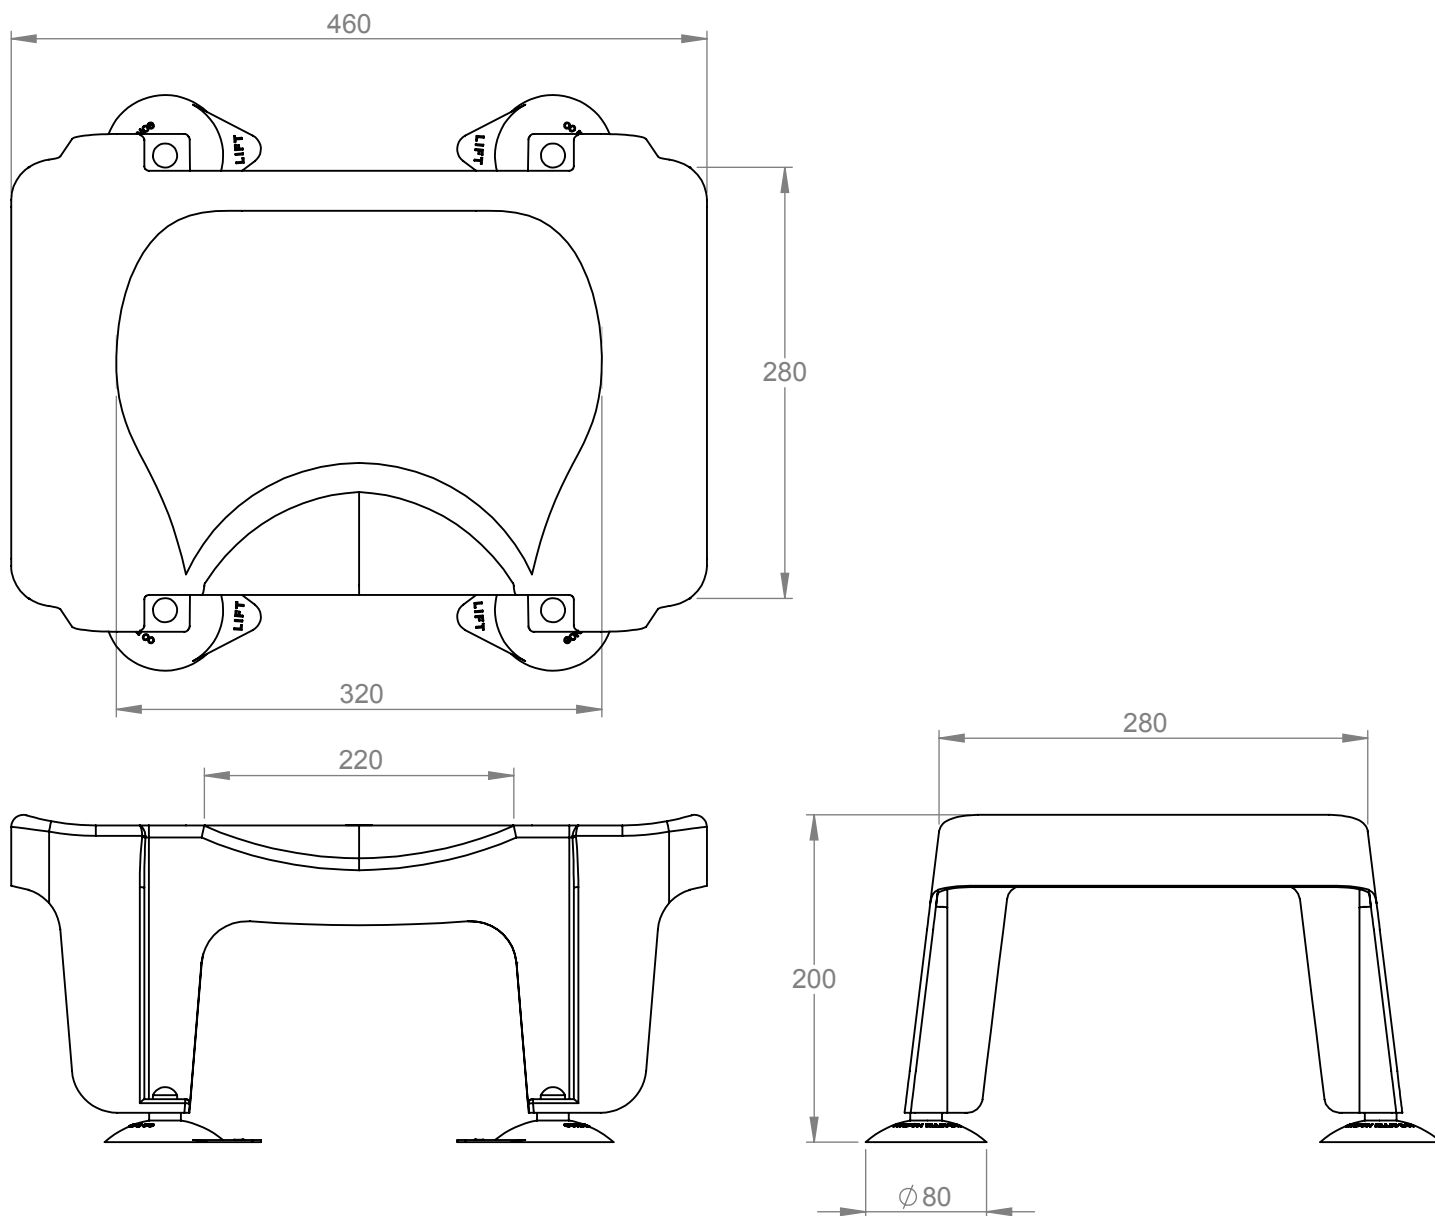

COSBY

IN BATH SEAT

Part No: 6408

GORDON
ELLIS
& CO

PRODUCT DRAWING

TECHNICAL SPECIFICATIONS

190 kg
420 lbs

MATERIAL(S): PP