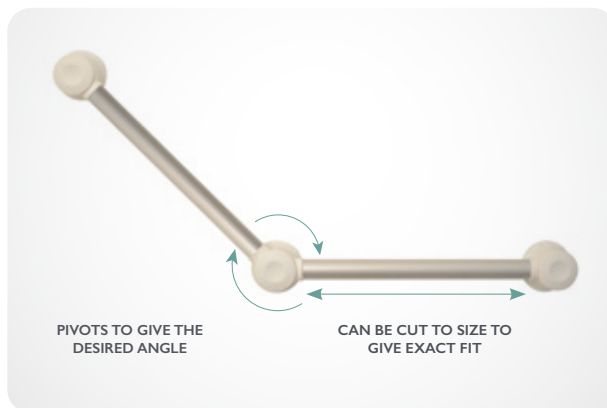

PRIMA PIVOT GRAB BARS

VERSATILE GRAB BAR SYSTEM WITH MULTIPLE BAR LENGTHS AND ADJUSTABLE ANGLE.

KEY FEATURES

- Create the perfect configuration for your needs by adding multiple bars
- Install with your choice of angle
- Cut to size for the perfect fit

The Pivot grab bar system is brilliantly adaptable and fits perfectly into a bathroom of any size and shape. Build a rail for your exact needs, using as many sections as you need, at your choice of angles. The aluminium finish can be cut to size to create the perfect fit.

AVAILABLE COLOURS

● Aluminium

Each retail box contains straight bars as specified plus 2x end assembly and 1x middle assembly.

BULK PACKS (MULTIPLES OF 50)	
SIZE	ALUMINIUM
8 inch (20cm)	6735
16 inch (40cm)	6736
24 inch (60cm)	6737
END ASSEMBLY	6733
MIDDLE ASSEMBLY	6734