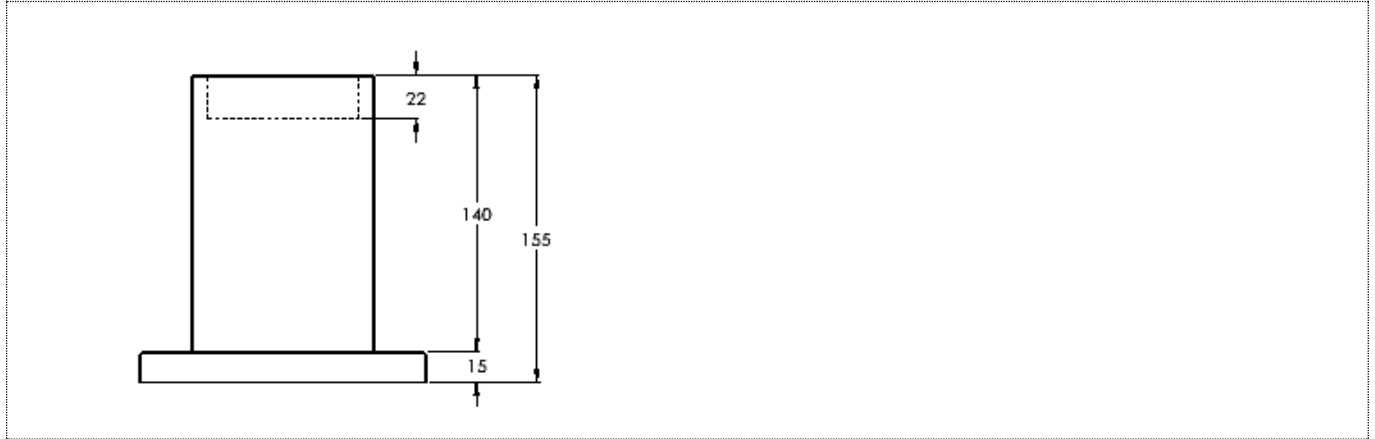

PRODUCT DRAWING

Description: **BAMBERRY™ Cube Raiser 6" / 14 cm**

Code: **55914**

Product weight : 4.0 kg. (shipping weight: 4.2 kg.)
Maximum weight limit: 380 kg / 60 Stone / 840 lbs