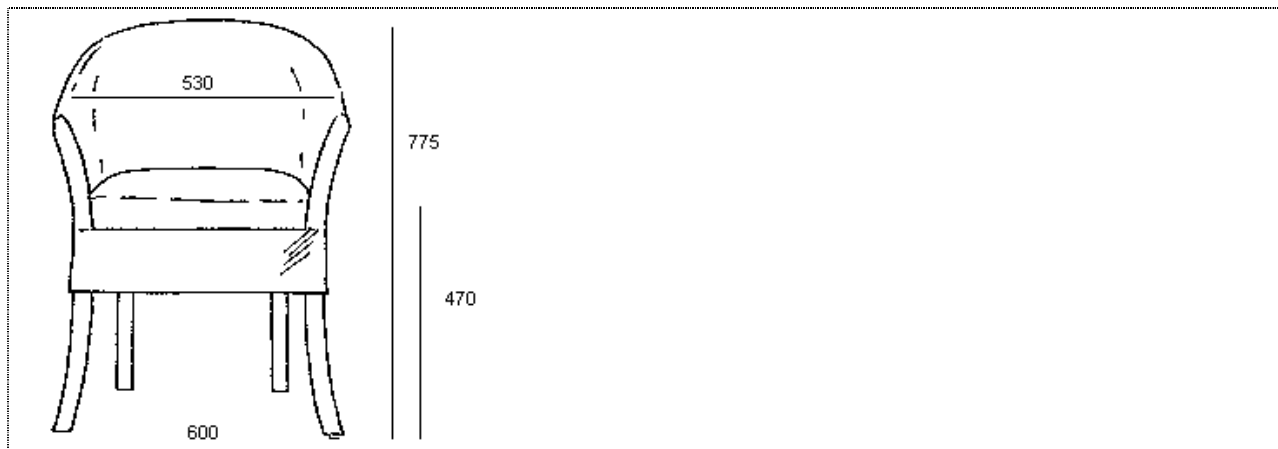

PRODUCT DRAWING

Description: **Basketweave Commode Chair**

Code: **5504**

Figure 1

Figure 2

Figure 3

Product weight	7.2 kg. (shipping weight: 9.56 kg.)
Maximum user weight	160 kg.