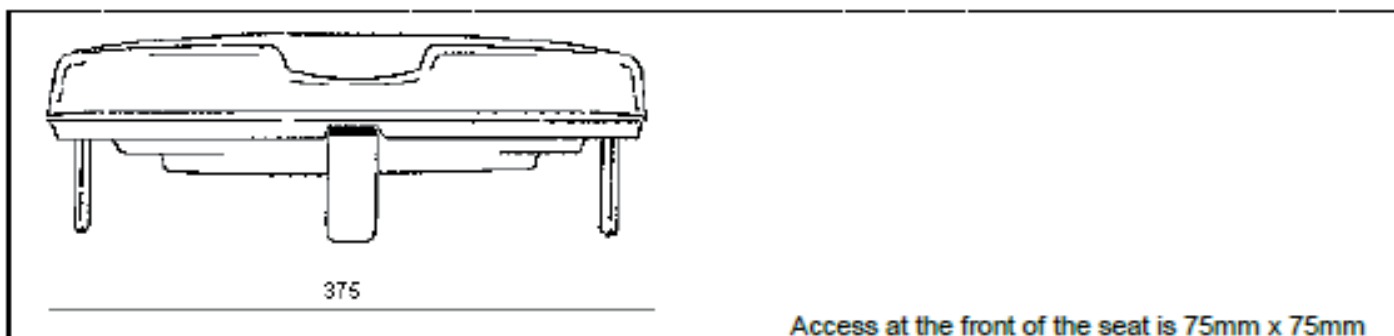

## PRODUCT DRAWING

Description: **Ashby Raised Toilet Seat - 5cm standard**

Code: **6202**

Product weight 1.0 kg. (shipping weight: 1.285 kg.)  
Maximum user weight 190 kg.