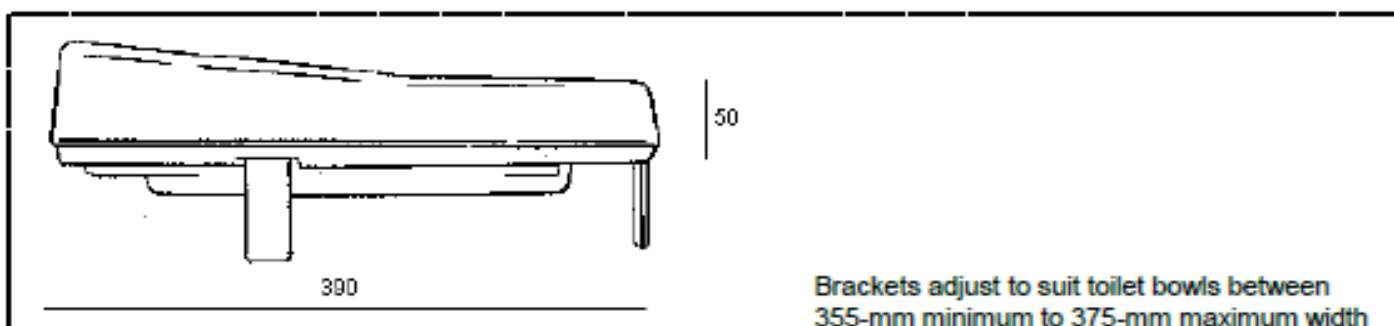

## PRODUCT DRAWING

Description: **Ashby Raised Toilet Seat - 5cm standard**

Code: **6202**

Product weight 1.0 kg. (shipping weight: 1.285 kg.)  
Maximum user weight 190 kg.