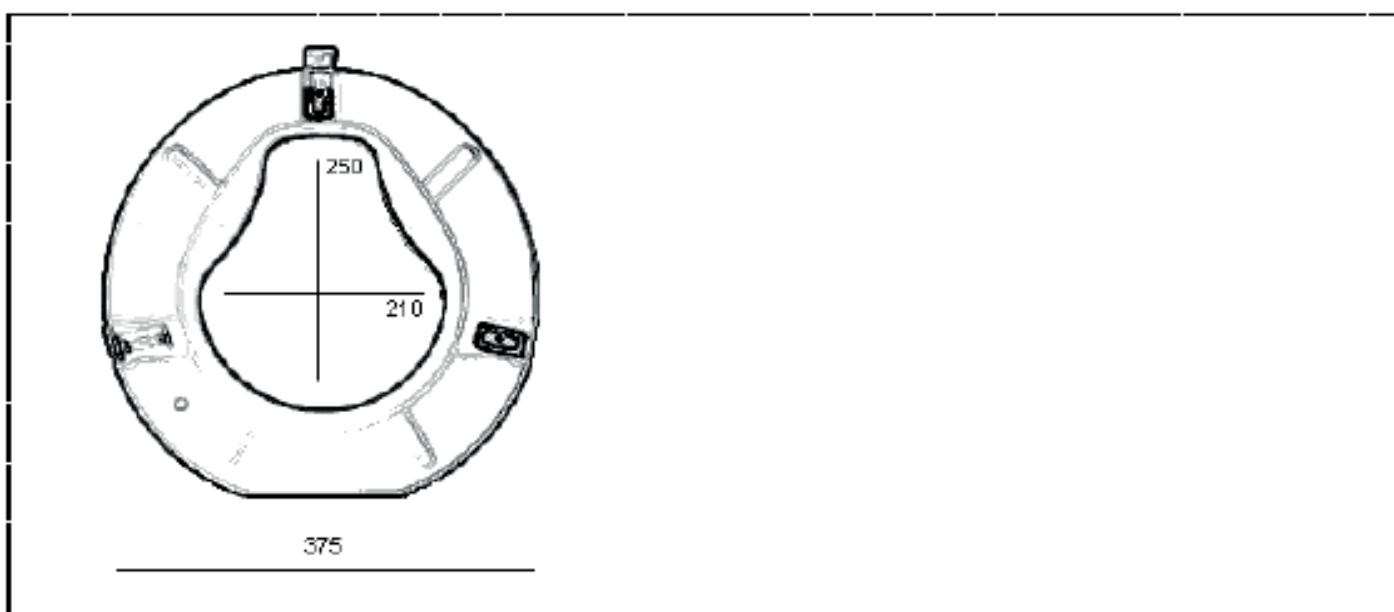

## PRODUCT DRAWING

Description: **Ashby Raised Toilet Seat - 5cm standard**

Code: **6202**

Product weight 1.0 kg. (shipping weight: 1.285 kg.)  
Maximum user weight 190 kg.