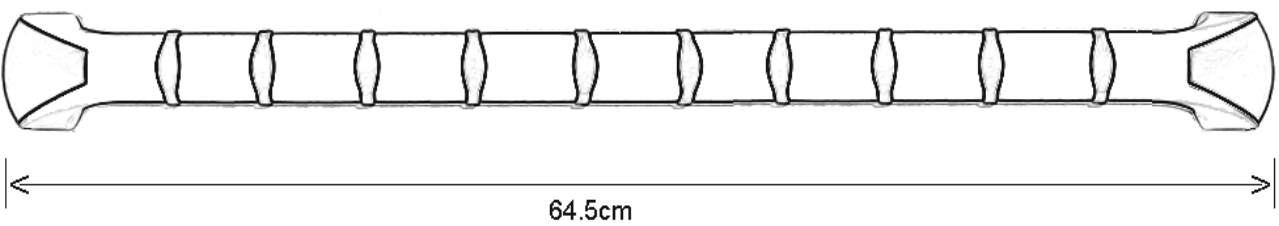

PRODUCT DRAWING

Description: **Prima Grab Rail – All variants**

Part: 6509

Part: 6510

Part: 6511

Part: 6512

PRODUCT DRAWING

Description: **Prima Grab Rail – All variants**

Product weight:

Part: 6509	0.225-kg. (shipping weight: *****)
Part: 6510	0.290-kg. (shipping weight: *****)
Part: 6511	0.315kg. (shipping weight: *****)
Part: 6512	0.410kg. (shipping weight: *****)

Maximum user weight: 160 kg.

Material: Polypropylene