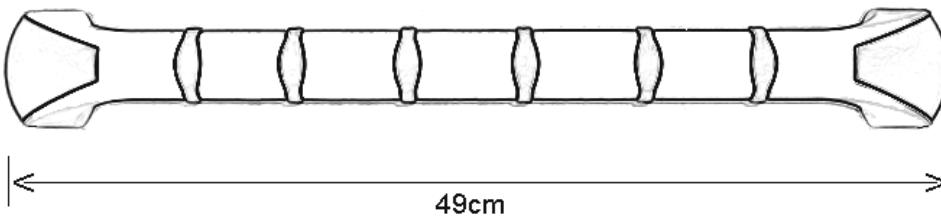

PRODUCT DRAWING

Description: **Prima Grab Rail – All variants**

Part: 6509

Part: 6510

Part: 6511

Part: 6512

PRODUCT DRAWING

Description: **Prima Grab Rail – All variants**

Product weight:

Part: 6509	0.225-kg. (shipping weight: *****)
Part: 6510	0.290-kg. (shipping weight: *****)
Part: 6511	0.315kg. (shipping weight: *****)
Part: 6512	0.410kg. (shipping weight: *****)

Maximum user weight: 160 kg.

Material: Polypropylene