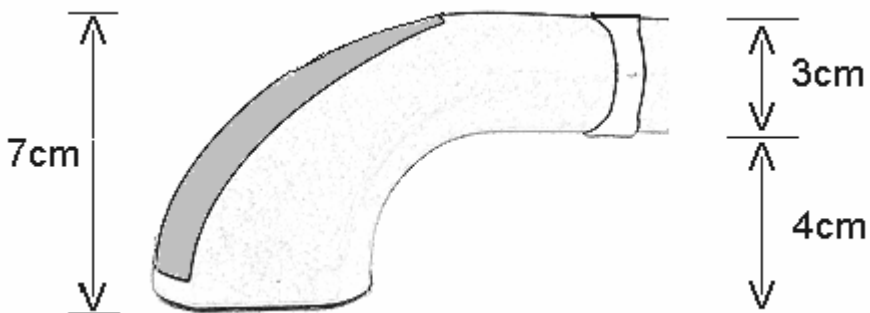

PRODUCT DRAWING

Description: **Prima Grab Rail – All variants**

Part: 6509

Part: 6510

Part: 6511

Part: 6512

PRODUCT DRAWING

Description: **Prima Grab Rail – All variants**

Product weight:

Part: 6509	0.225-kg. (shipping weight: *****)
Part: 6510	0.290-kg. (shipping weight: *****)
Part: 6511	0.315kg. (shipping weight: *****)
Part: 6512	0.410kg. (shipping weight: *****)

Maximum user weight: 160 kg.

Material: Polypropylene