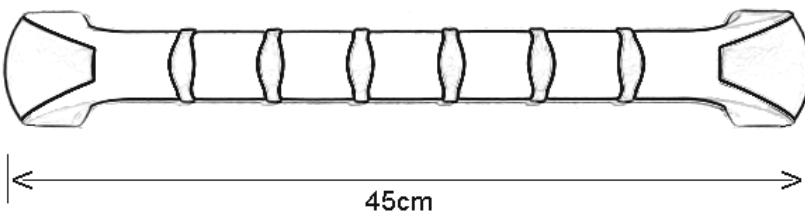

PRODUCT DRAWING

Description: **Prima Grab Rail – All variants**

Part: 6509

Part: 6510

Part: 6511

Part: 6512

PRODUCT DRAWING

Description: **Prima Grab Rail – All variants**

Product weight:

Part: 6509	0.225-kg. (shipping weight: *****)
Part: 6510	0.290-kg. (shipping weight: *****)
Part: 6511	0.315kg. (shipping weight: *****)
Part: 6512	0.410kg. (shipping weight: *****)

Maximum user weight: 160 kg.

Material: Polypropylene