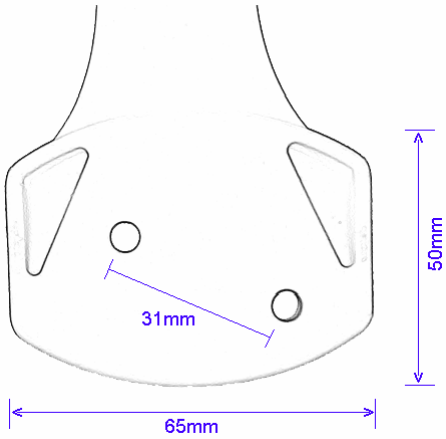

PRODUCT DRAWING

Description: **Prima Grab Rail – All variants**

Part: 6509

Part: 6510

Part: 6511

Part: 6512

PRODUCT DRAWING

Description: **Prima Grab Rail – All variants**

Product weight:

Part: 6509	0.225-kg. (shipping weight: *****)
Part: 6510	0.290-kg. (shipping weight: *****)
Part: 6511	0.315kg. (shipping weight: *****)
Part: 6512	0.410kg. (shipping weight: *****)

Maximum user weight: 160 kg.

Material: Polypropylene