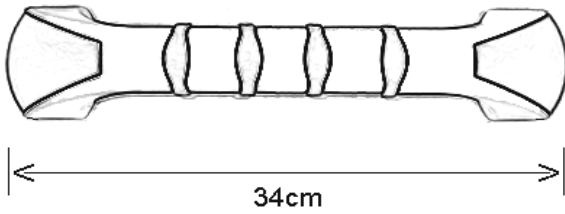

PRODUCT DRAWING

Description: **Prima Grab Rail – All variants**

Part: 6509

Part: 6510

Part: 6511

Part: 6512

PRODUCT DRAWING

Description: **Prima Grab Rail – All variants**

Product weight:

Part: 6509	0.225-kg. (shipping weight: *****)
Part: 6510	0.290-kg. (shipping weight: *****)
Part: 6511	0.315kg. (shipping weight: *****)
Part: 6512	0.410kg. (shipping weight: *****)

Maximum user weight: 160 kg.

Material: Polypropylene