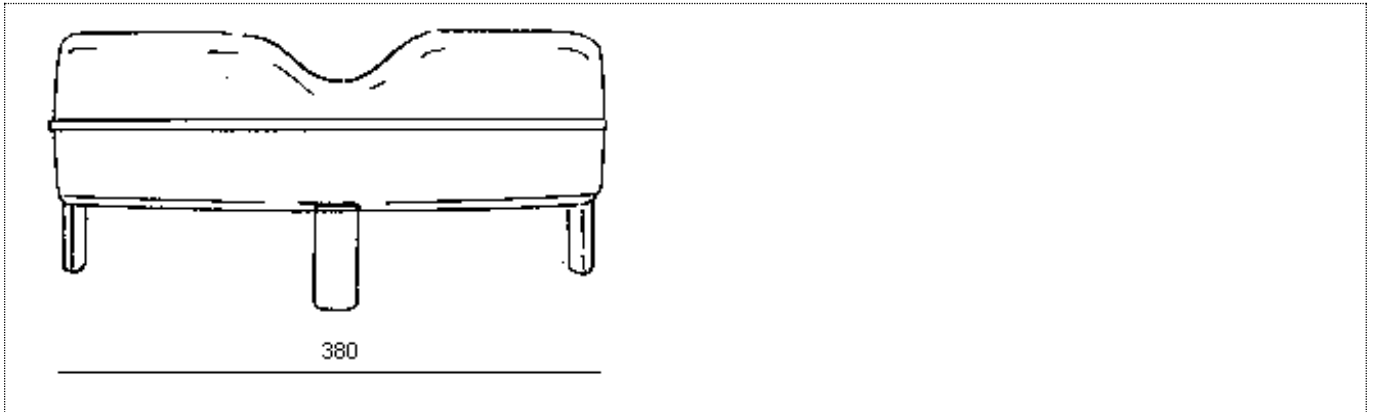

PRODUCT DRAWINGDescription: **Derby Raised Toilet Seat - 10cm Standard**Code: **6004**

Product weight	1.5 kg. (shipping weight: 1.785 kg.)
Maximum user weight	190 kg.