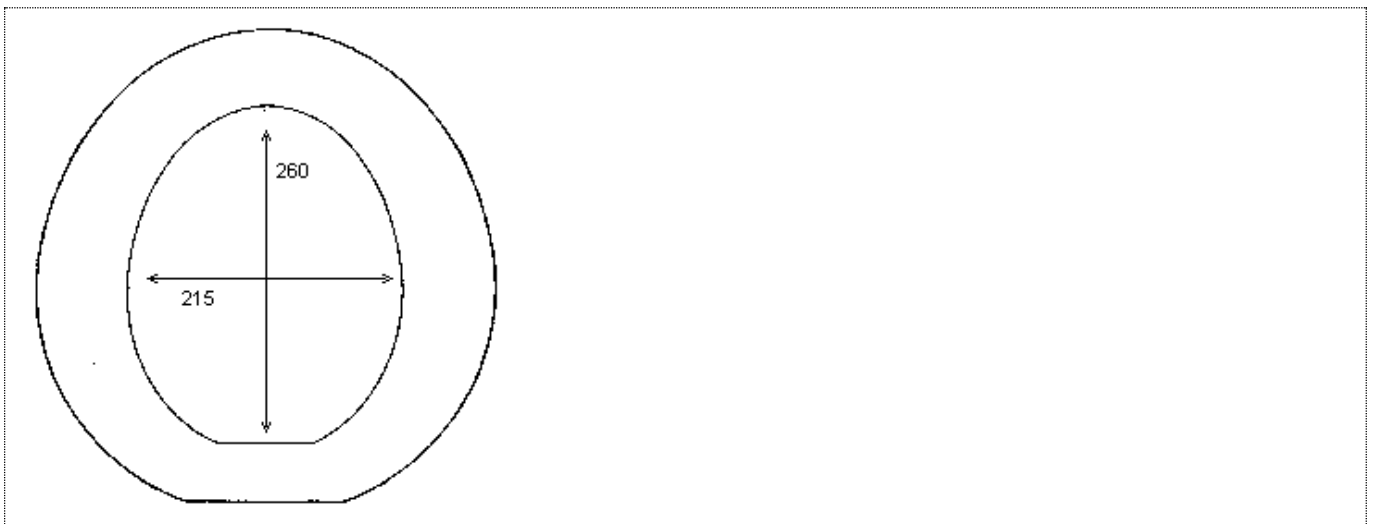

PRODUCT DRAWINGDescription: **Derby Raised Toilet Seat - 10cm Standard**Code: **6004**

Product weight	1.5 kg. (shipping weight: 1.785 kg.)
Maximum user weight	190 kg.