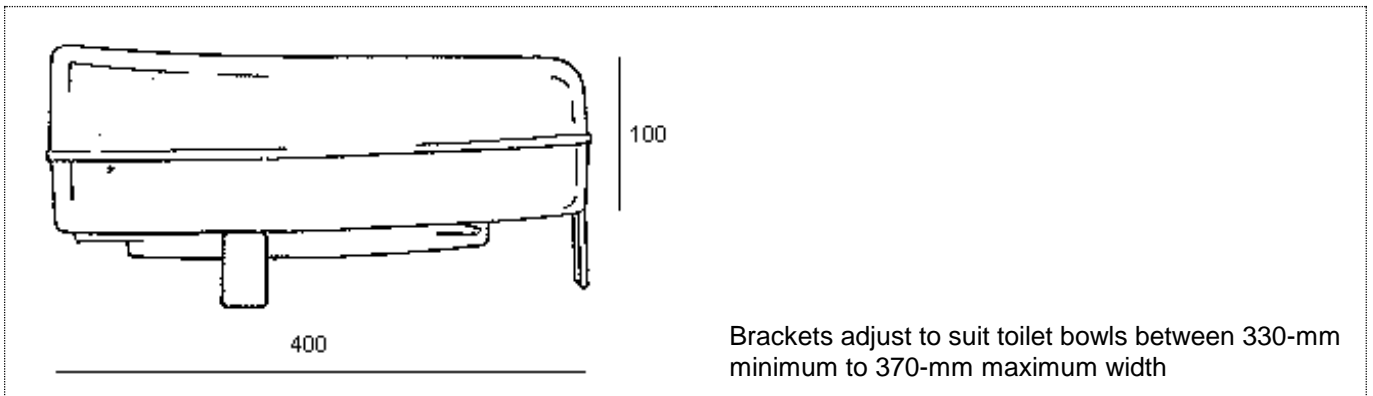

PRODUCT DRAWINGDescription: **Derby Raised Toilet Seat - 10cm Standard**Code: **6004**

Product weight	1.5 kg. (shipping weight: 1.785 kg.)
Maximum user weight	190 kg.