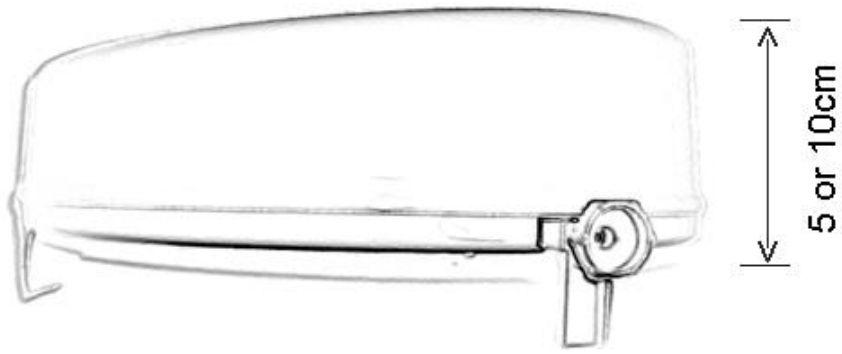

---

**PRODUCT DRAWING**

---

Description: **Prima Raised Toilet Seats**Code: **60912, 60914, 60913, 60915, 60903, 60905**

---

Brackets adjust to suit toilet bowls between 315mm minimum to 370mm maximum width.

Product weight	5cm 0.7 kg (shipping weight: 1.1 kg.) 10cm 1.0 kg (shipping weight: 1.4 kg.)
Maximum user weight	190 kg.
Seat Material:	White ABS
Bracket Material:	PP Grey / White TPE Grip

### Lid Specification

Weight:	0.5 kg
Maximum user weight:	190 kg.
Material:	White Polypropylene
Fittings:	2 Self Tapping Screws.

**Note:** This lid is designed to fit the Prima range of raised toilet seats.