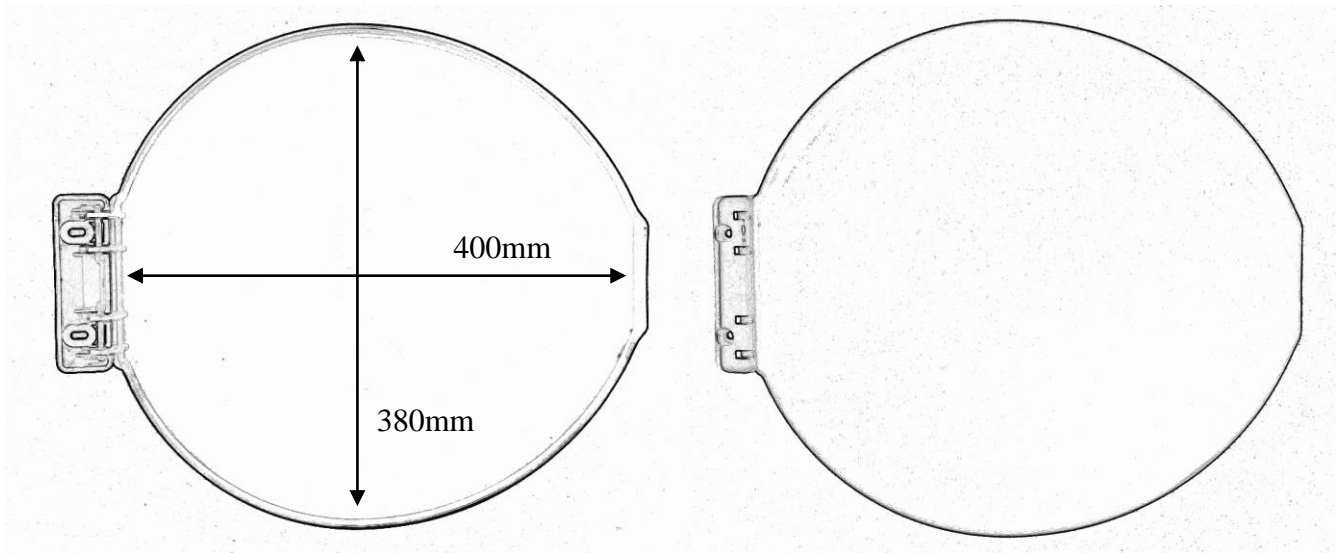

---

**PRODUCT DRAWING**

---

Description: **Prima Raised Toilet Seats**Code: **60912, 60914, 60913, 60915, 60903, 60905**

---

Brackets adjust to suit toilet bowls between 315mm minimum to 370mm maximum width.

Product weight	5cm 0.7 kg (shipping weight: 1.1 kg.) 10cm 1.0 kg (shipping weight: 1.4 kg.)
Maximum user weight	190 kg.
Seat Material:	White ABS
Bracket Material:	PP Grey / White TPE Grip

### Lid Specification

Weight:	0.5 kg
Maximum user weight:	190 kg.
Material:	White Polypropylene
Fittings:	2 Self Tapping Screws.

**Note:** This lid is designed to fit the Prima range of raised toilet seats.