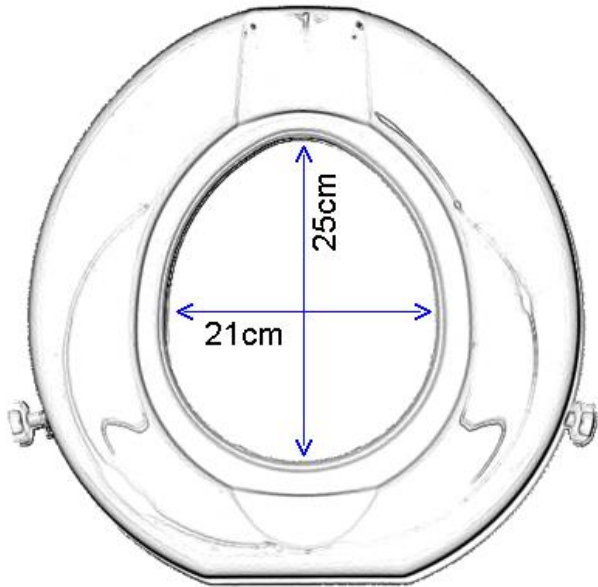

---

**PRODUCT DRAWING**

---

Description: **Prima Raised Toilet Seats**Code: **60912, 60914, 60913, 60915, 60903, 60905**

---

Brackets adjust to suit toilet bowls between 315mm minimum to 370mm maximum width.

Product weight	5cm 0.7 kg (shipping weight: 1.1 kg.) 10cm 1.0 kg (shipping weight: 1.4 kg.)
Maximum user weight	190 kg.
Seat Material:	White ABS
Bracket Material:	PP Grey / White TPE Grip

### Lid Specification

Weight:	0.5 kg
Maximum user weight:	190 kg.
Material:	White Polypropylene
Fittings:	2 Self Tapping Screws.

**Note:** This lid is designed to fit the Prima range of raised toilet seats.