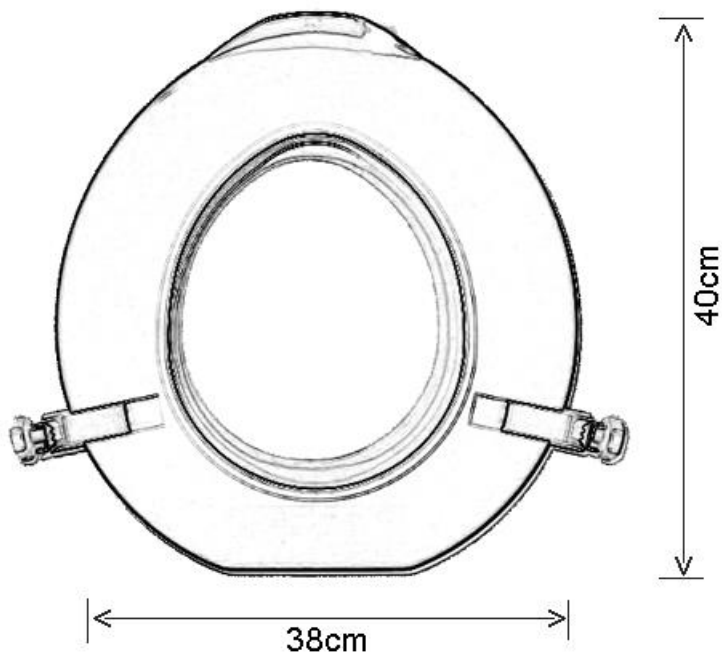

---

**PRODUCT DRAWING**

---

Description: **Prima Raised Toilet Seats**Code: **60912, 60914, 60913, 60915, 60903, 60905**

---

Brackets adjust to suit toilet bowls between 315mm minimum to 370mm maximum width.

Product weight	5cm 0.7 kg (shipping weight: 1.1 kg.) 10cm 1.0 kg (shipping weight: 1.4 kg.)
Maximum user weight	190 kg.
Seat Material:	White ABS
Bracket Material:	PP Grey / White TPE Grip

### Lid Specification

Weight:	0.5 kg
Maximum user weight:	190 kg.
Material:	White Polypropylene
Fittings:	2 Self Tapping Screws.

**Note:** This lid is designed to fit the Prima range of raised toilet seats.