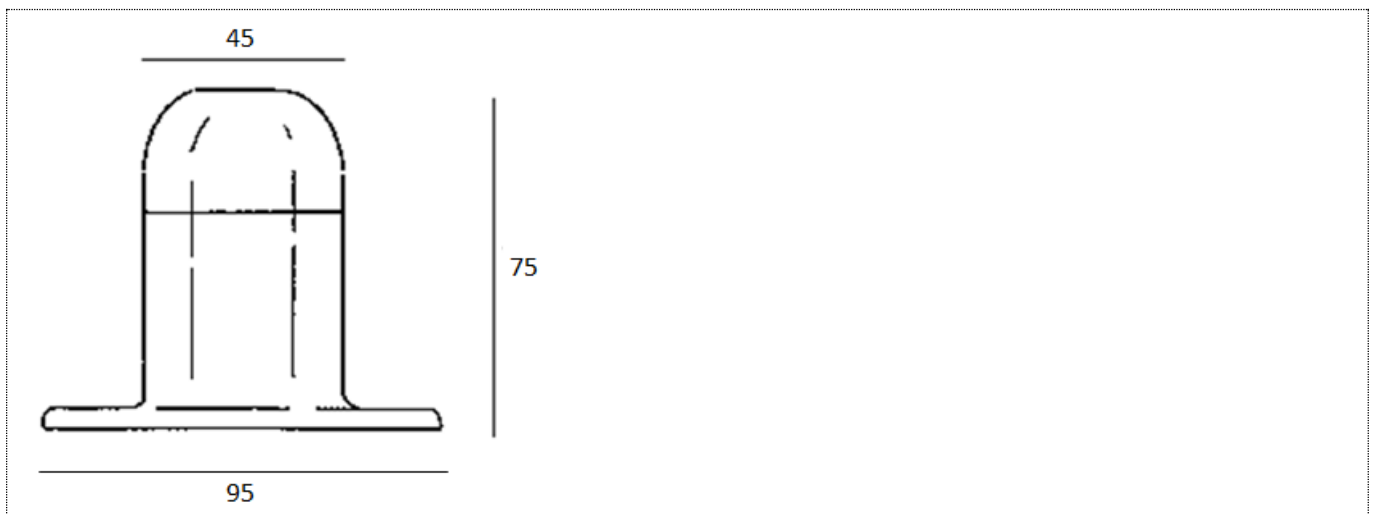

PRODUCT DRAWINGDescription: **Ashby Grab Rail - 30cm (12 inch)**Code: **6257/B**

Product weight	0.200 kg. (shipping weight: 0.284 kg.)
Maximum user weight	115 kg.