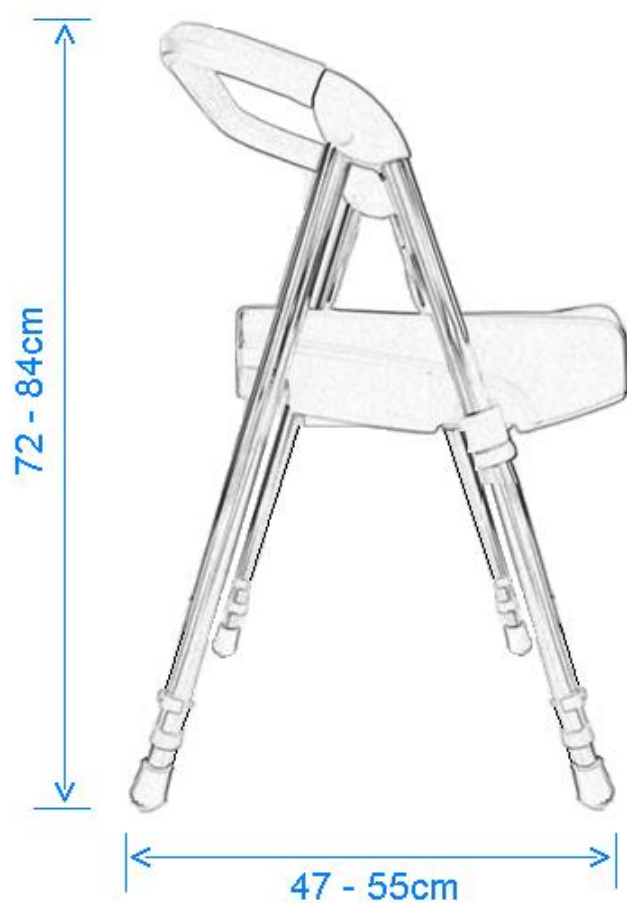

PRODUCT DRAWINGDescription: **Voyager Folding Commode / Shower Chair**Code: **6239**

PRODUCT DRAWING

Description: **Voyager Folding Commode / Shower Chair**

Code: **6239**

Product weight	4.75 kg. (shipping weight: 5.75 kg.)
Maximum user weight	125 kg.