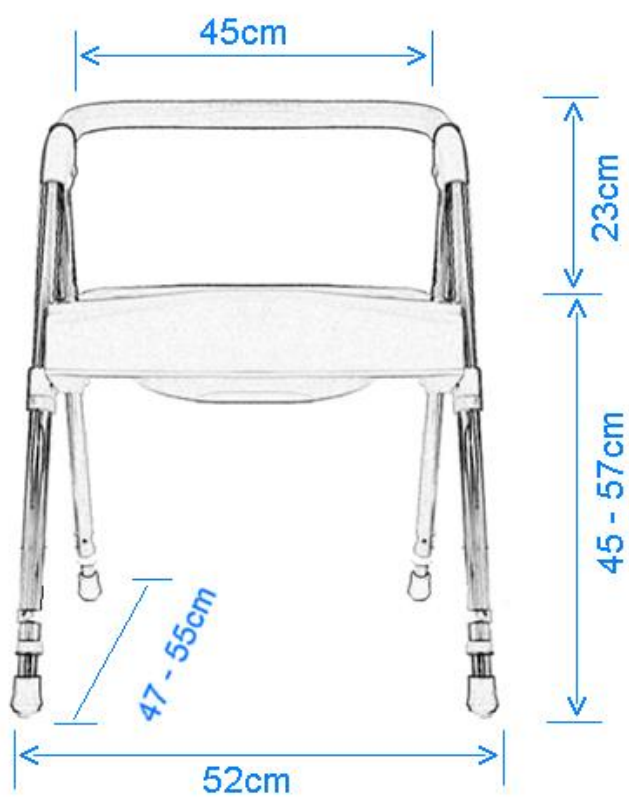

PRODUCT DRAWINGDescription: **Voyager Folding Commode / Shower Chair**Code: **6239**

PRODUCT DRAWING

Description: **Voyager Folding Commode / Shower Chair**

Code: **6239**

Product weight	4.75 kg. (shipping weight: 5.75 kg.)
Maximum user weight	125 kg.