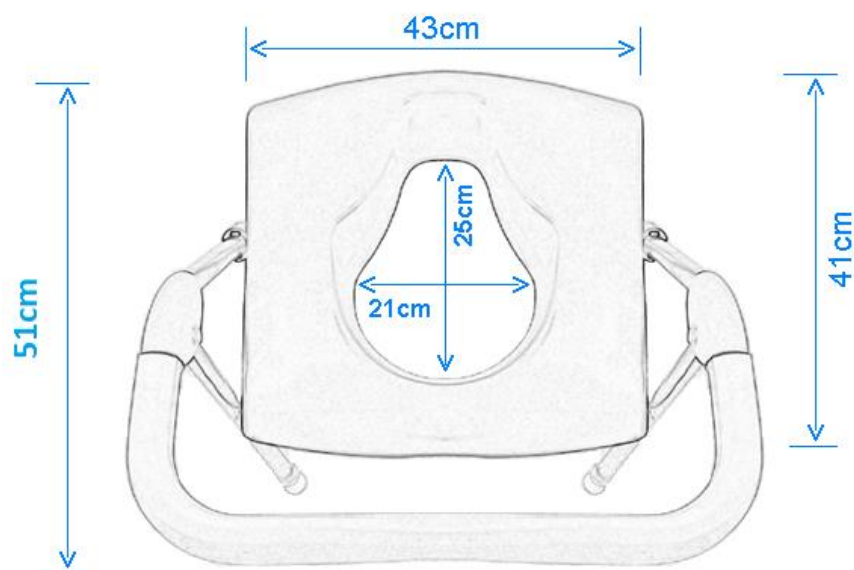

PRODUCT DRAWINGDescription: **Voyager Folding Commode / Shower Chair**Code: **6239**

PRODUCT DRAWING

Description: **Voyager Folding Commode / Shower Chair**

Code: **6239**

Product weight	4.75 kg. (shipping weight: 5.75 kg.)
Maximum user weight	125 kg.